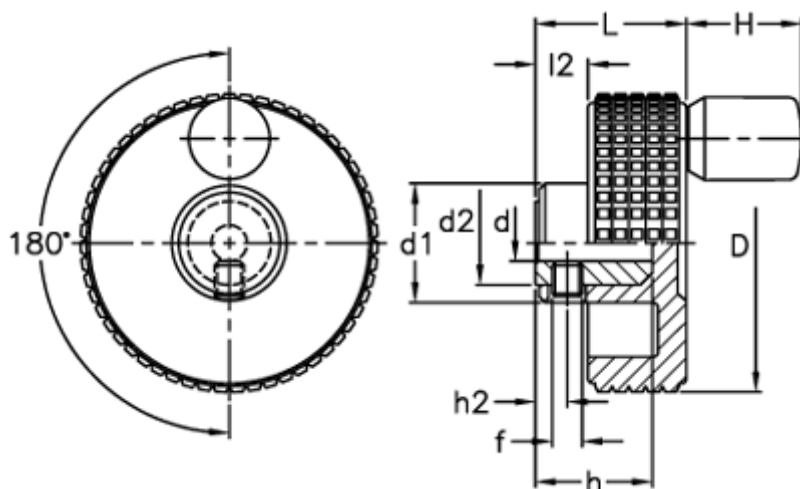

Data Sheet

Article number: 23060345989

Description: E+G Knurled knob w/side handle
MBT.60+I-B8

Measures

D	= 60	L	= 29
d1	= 23	l2	= 9
d2	= 17		
d H9	= 8		
f	= M5		
H	= 23		
h	= 22		
h2	= 6		